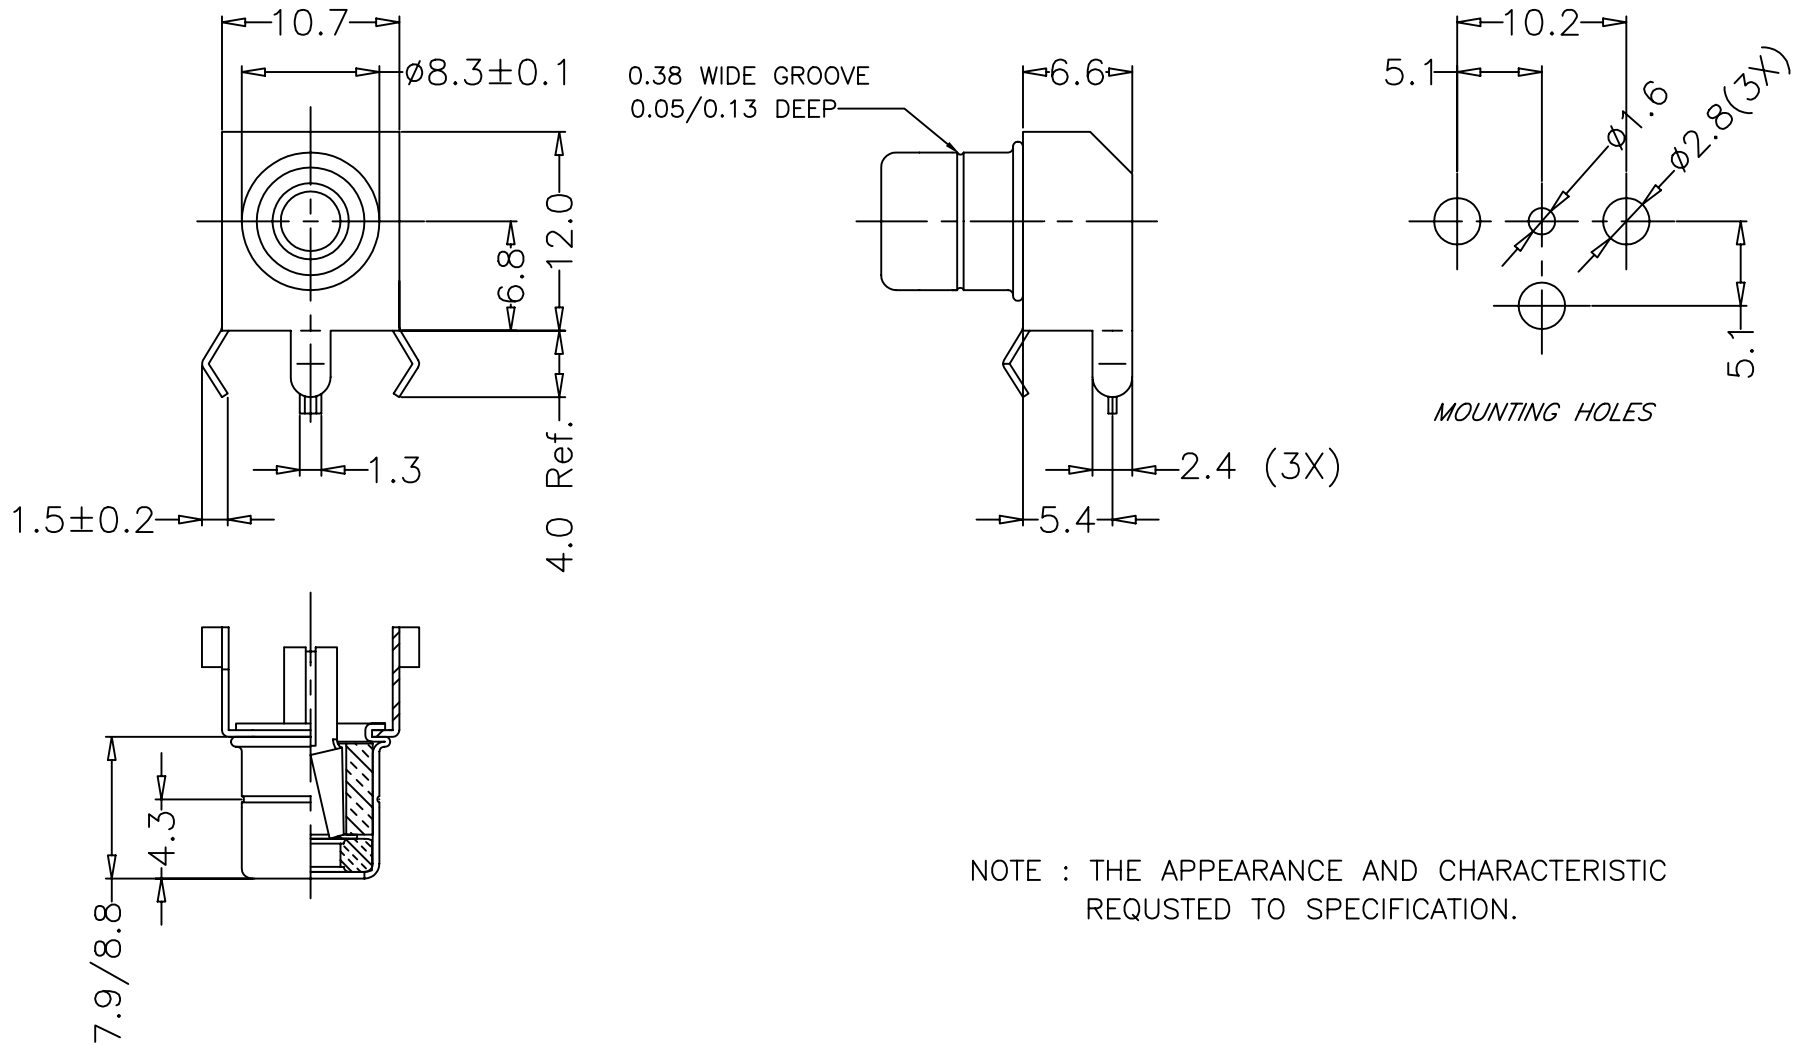

CTP-151-C-N

NOTE : THE APPEARANCE AND CHARACTERISTIC REQUESTED TO SPECIFICATION.

Phone 1-800-809-2751

Fax 1-510-440-0579

www.connect-tech-products.com • info@connect-tech-products.com

4428 Technology Drive • Fremont, CA 94538, USA • 510-498-8815 • Fax: 510-440-0579