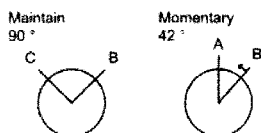

### Essential Accessories:

Shopping cart icon Switching element page 50

	Front protection	Switching action	Frontbezel/-ring	Lever	∅ 30 x 30 mm Typ-Nr.	∅ 29 mm Typ-Nr.	Mounting dimensions	Technical drawing	Circuit drawing	IP
<b>Selector switch actuator 2 positions, short lever</b> Position A : Basic position Position B : Momentary action 42°	IP 65	M	Plastic grey	Plastic black	<b>704.512.0</b>	<b>704.412.0</b>	5	11	37	0.034
Position C + B : Maintained action 90°	IP 65	MA	Plastic grey	Plastic black	<b>704.510.0</b>	<b>704.410.0</b>	5	11	38	0.034
Position A : Basic position Position B : Momentary action 42°	IP 65	M	Aluminium natural	Plastic black		<b>704.413.0</b>	5	11	37	0.037
Position C + B : Maintained action 90°	IP 65	MA	Aluminium natural	Plastic black		<b>704.411.0</b>	5	11	38	0.037