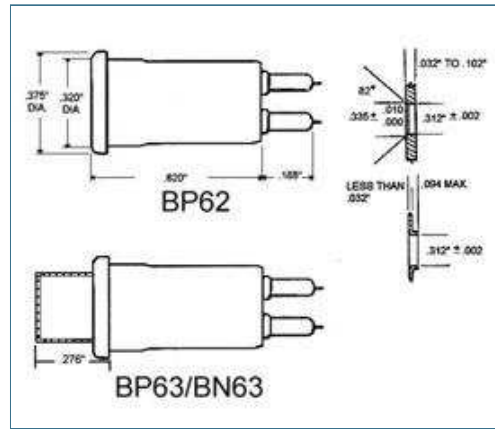

Welcome to Eldema.net

[\[Home\]](#) | [\[Company\]](#) | [\[Products\]](#) | [\[Support\]](#) | [\[Contact Us\]](#)

Series

- [RIB-LOC Series]

Order Products

Copyright © 2003 Eldema.net

RIB-LOC Series

Rib – loc miniature panel indicator lites are low cost and simple to install from the front of the panel.

No mounting hardware is required. Their unique black polyamide molded “ribbed” case allows them to fit firmly when pressed into 0.312” punched holes. This along with a wide selection durable polycarbonate lenses in six colors (in both flush and

[\[Home\]](#) | [\[Company\]](#) | [\[Products\]](#) | [\[Support\]](#) | [\[Contact Us\]](#)

ORDERING INFORMATION							
B	P	62	AC	1762	28DC		
SERIES	TYPE	LENS STYLE	LENS COLOR	LAMP	VOLTS	CURRENT AMPS.	
B	P Incandescent	62 Flush	CLEAR	INCAN-DESCENT			
			AC- Amber	1784	6.0	.200	
	N Neon	63 Flat Top	BC- Blue	1730	6.0	.040	
			GC- Green	1705	14.0	.080	
			RC-Red	1762	28.0	.040	
			WC- Water	2187	28.0	.040	
				2182	14.0	.080	
				2181	6.3	.200	
				2180	6.3	.040	
	D LED		NEON Requires 33K ohm resistor				
					105/125	.002	
					105/125	.002	
				LED	4.0/48 VDC	.020	