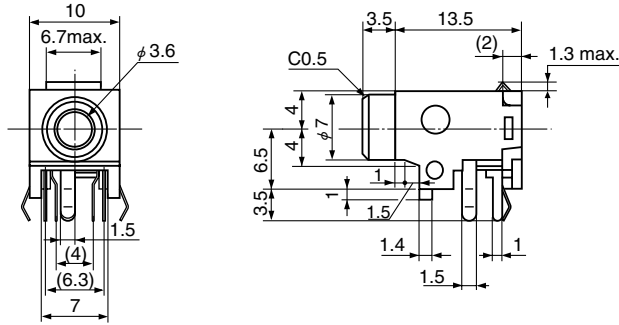

HSJ2000-01-010

h=6.5 mm

Schematic	
Housing Color	Black
	HSJ2000-01-010

Hole Layout (Bottom View)

HSJ0912-01-010

h=7(6.5) mm

Sleeve	Housing Color						
B	Black	HSJ0912-01-010	HSJ0912-01-020	HSJ0912-01-030	HSJ0912-01-040	HSJ0912-01-050	HSJ0912-01-060
	Red	HSJ0912-01-011	HSJ0912-01-021	HSJ0912-01-031	HSJ0912-01-041	HSJ0912-01-051	HSJ0912-01-061
	Green	HSJ0912-01-012	HSJ0912-01-022	HSJ0912-01-032	HSJ0912-01-042	HSJ0912-01-052	HSJ0912-01-062
	Blue	HSJ0912-01-017	HSJ0912-01-027	HSJ0912-01-037	HSJ0912-01-047	HSJ0912-01-057	HSJ0912-01-067

Hole Layout (Bottom View)

※ In the case of h=6.5mm make a hole at brokenline.