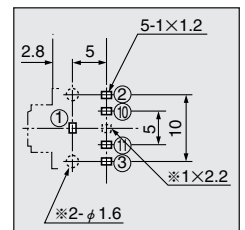

HSJ2000-01-010

h=6.5 mm

Schematic	
Housing Color	Black
	HSJ2000-01-010

Hole Layout (Bottom View)

HSJ0912-01-010

h=7(6.5) mm

Sleeve	Housing Color						
B	Black	HSJ0912-01-010	HSJ0912-01-020	HSJ0912-01-030	HSJ0912-01-040	HSJ0912-01-050	HSJ0912-01-060
	Red	HSJ0912-01-011	HSJ0912-01-021	HSJ0912-01-031	HSJ0912-01-041	HSJ0912-01-051	HSJ0912-01-061
	Green	HSJ0912-01-012	HSJ0912-01-022	HSJ0912-01-032	HSJ0912-01-042	HSJ0912-01-052	HSJ0912-01-062
	Blue	HSJ0912-01-017	HSJ0912-01-027	HSJ0912-01-037	HSJ0912-01-047	HSJ0912-01-057	HSJ0912-01-067

Hole Layout (Bottom View)

※ In the case of h=6.5mm make a hole at brokenline.