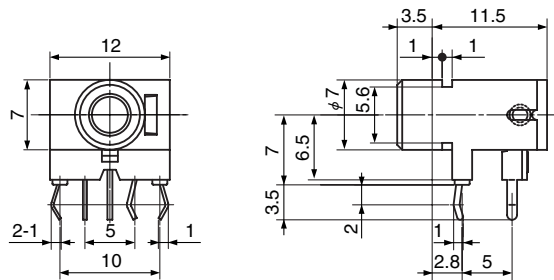

HSJ2000-01-010

h=6.5 mm

Schematic	
Housing Color	Black
	HSJ2000-01-010

Hole Layout (Bottom View)

HSJ0912-01-010

h=7(6.5) mm

Sleeve	Housing Color						
B	Black	HSJ0912-01-010	HSJ0912-01-020	HSJ0912-01-030	HSJ0912-01-040	HSJ0912-01-050	HSJ0912-01-060
	Red	HSJ0912-01-011	HSJ0912-01-021	HSJ0912-01-031	HSJ0912-01-041	HSJ0912-01-051	HSJ0912-01-061
	Green	HSJ0912-01-012	HSJ0912-01-022	HSJ0912-01-032	HSJ0912-01-042	HSJ0912-01-052	HSJ0912-01-062
	Blue	HSJ0912-01-017	HSJ0912-01-027	HSJ0912-01-037	HSJ0912-01-047	HSJ0912-01-057	HSJ0912-01-067

Hole Layout (Bottom View)

※ In the case of h=6.5mm make a hole at brokenline.