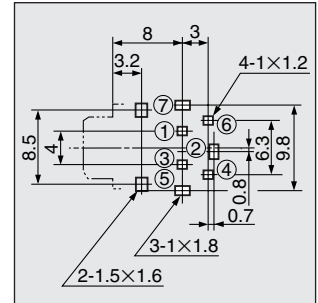

HSJ2000-01-010

h=6.5 mm

Schematic	
Housing Color	Black
	HSJ2000-01-010

Hole Layout (Bottom View)

HSJ0912-01-010

h=7(6.5) mm

Sleeve	Housing Color						
B	Black	HSJ0912-01-010	HSJ0912-01-020	HSJ0912-01-030	HSJ0912-01-040	HSJ0912-01-050	HSJ0912-01-060
	Red	HSJ0912-01-011	HSJ0912-01-021	HSJ0912-01-031	HSJ0912-01-041	HSJ0912-01-051	HSJ0912-01-061
	Green	HSJ0912-01-012	HSJ0912-01-022	HSJ0912-01-032	HSJ0912-01-042	HSJ0912-01-052	HSJ0912-01-062
	Blue	HSJ0912-01-017	HSJ0912-01-027	HSJ0912-01-037	HSJ0912-01-047	HSJ0912-01-057	HSJ0912-01-067

Hole Layout (Bottom View)

※ In the case of h=6.5mm make a hole at brokenline.