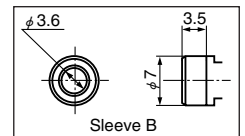

HSJ2000-01-010

h=6.5 mm

Schematic	
Housing Color	Black
	HSJ2000-01-010

Hole Layout (Bottom View)

HSJ0912-01-010

h=7(6.5) mm

Sleeve	Housing Color						
B	Black	HSJ0912-01-010	HSJ0912-01-020	HSJ0912-01-030	HSJ0912-01-040	HSJ0912-01-050	HSJ0912-01-060
	Red	HSJ0912-01-011	HSJ0912-01-021	HSJ0912-01-031	HSJ0912-01-041	HSJ0912-01-051	HSJ0912-01-061
	Green	HSJ0912-01-012	HSJ0912-01-022	HSJ0912-01-032	HSJ0912-01-042	HSJ0912-01-052	HSJ0912-01-062
	Blue	HSJ0912-01-017	HSJ0912-01-027	HSJ0912-01-037	HSJ0912-01-047	HSJ0912-01-057	HSJ0912-01-067

Hole Layout (Bottom View)

※ In the case of h=6.5mm make a hole at brokenline.