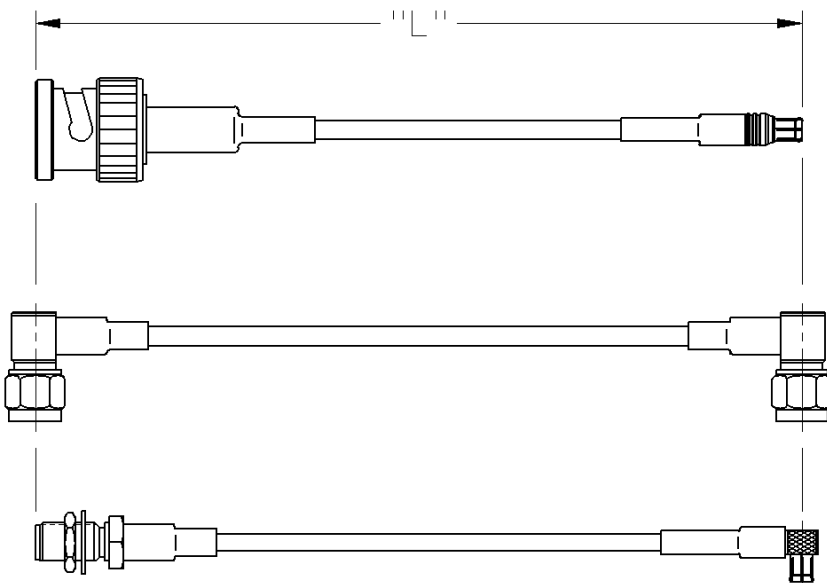

EMERSON[™]

Network Power
RF Products Group

JOHNSON
Components[™]

CAMBRIDGE
PRODUCTS

Cable Assembly

Electrical Ratings

Electrical ratings of a cable assembly are determined by the limiting connector type and cable size.

Johnson Components' cable length applies to the end of straight connectors. The length is applied to the vertical centroid of right angle connectors.

MCX STRAIGHT PLUG TO MCX STRAIGHT PLUG

PART NUMBER	CABLE TYPE	CABLE LENGTH	CONNECTOR A	CONNECTOR B
415-0014-006	RG-178	6"	133-3402-001	133-3402-001
415-0014-012	RG-178	12"	133-3402-001	133-3402-001
415-0014-018	RG-178	18"	133-3402-001	133-3402-001
415-0014-024	RG-178	24"	133-3402-001	133-3402-001
415-0014-030	RG-178	30"	133-3402-001	133-3402-001
415-0014-036	RG-178	36"	133-3402-001	133-3402-001
415-0018-006	RG-316	6"	133-3403-001	133-3403-001
415-0018-012	RG-316	12"	133-3403-001	133-3403-001
415-0018-018	RG-316	18"	133-3403-001	133-3403-001