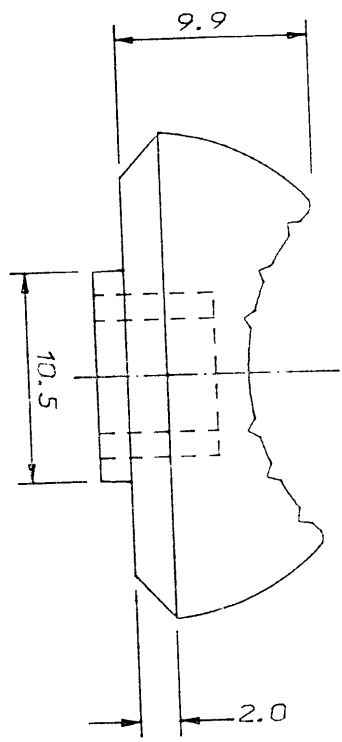

NARROW SLIDER WITH STYLING
AS RE-AN PT.No. P778

FULL
SIZE

P773
FIT TO SUIT
SHAFT TYPES
K & L

P774
FIT TO SUIT
SHAFT TYPE M

P775
FIT TO SUIT
SHAFT TYPE
O

DRAWN	MWK	ISSUE	1	119.10.90	DATE	305	4.1	TITLE	11mm SLIDER P773	DRAWING NUMBER	T541/1: A1	customer
CHECKED		2	22.10.90				1.1					
APPROVED		3					336.125					
							SCALE					