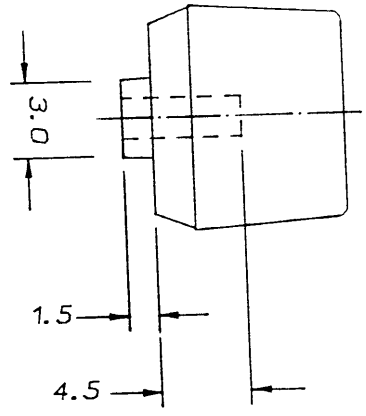

NARROW SLIDER WITH STYLING
AS RE-AN PT.No. P778

FULL
SIZE

P773
FIT TO SUIT
SHAFT TYPES
K & L

P774
FIT TO SUIT
SHAFT TYPE M

P775
FIT TO SUIT
SHAFT TYPE
O

DRAWN	MWK	ISSUE	1	119.10.90	DATE	305	4.1	TITLE	11mm SLIDER P773	DRAWING NUMBER	T541/1: A1	customer
CHECKED		2	22.10.90				1.1					
APPROVED		3					336.125					
							SCALE					