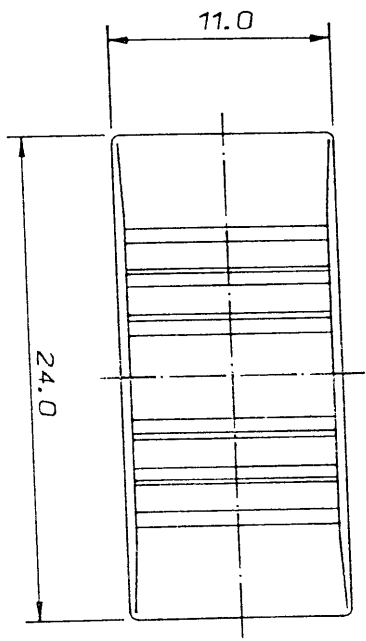

NARROW SLIDER WITH STYLING
AS RE-AN PT.No. P778

FULL
SIZE

P773
FIT TO SUIT
SHAFT TYPES
K & L

P774
FIT TO SUIT
SHAFT TYPE M

P775
FIT TO SUIT
SHAFT TYPE
O

DRAWN	MWK	ISSUE	1	119.10.90	DATE	305	4.1	TITLE	11mm SLIDER P773	DRAWING NUMBER	T541/1: A1	customer
CHECKED		2	22.10.90				1.1					
APPROVED		3					336.125					
							SCALE					